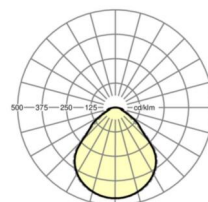

Order number	65755016175
EAN number	4020863495467
Commodity code	94051190
Certification mark	IP 20, Protection class I, VDU 65°<3000, ENEC10 VDE, F, Indoor, CE
Impact resistance (IK rating)	IK03
Ambient temperatur	ta 25°C
Special properties	Ready for IoT
Warranty period	5 years

ELECTRICAL ENGINEERING

Controller	Electronic driver DALI2 (1 pcs.)
System output	13W
Mains voltage	230V/50Hz
Circuit breakers (inrush current)	18 pieces/B10, 28 pieces/B16, 30 pieces/C10, 46 pieces/C16
Energy efficiency class/light source	C

LIGHTING TECHNOLOGY

Placement	LED, Colour rendering/Light colour CRI ≥ 80 / 3000K
Colour tolerance (MacAdam)	3SDCM
Photobiological safety (Luminaire)	RG0
Nominal luminous flux	1571lm
LED service life	100000h L80/B10 (Tq 25°C), 50000h L90/B50 (Tq 25°C)
Luminaire luminous efficiency	118lm/W
UGR lat./long.	18.3 / 18.6

MECHANICS

Housing colour	silver grey/white aluminium RAL 9006
Dimensions (LxWxDxH)	648mm x 239mm x 55mm
Weight (net)	3.2kg
Cable entry KE (X/Y)	0mm/0mm
Type of installation	Wall mounting, Ceiling-mounted single installation

Dimensions

L	648 mm	Length
B	239 mm	Width
H	55 mm	Height
A1	550 mm	Mounting distance single mounting
A4	60 mm	Mounting distance (width)
X	0 mm	Distance cable infeed to the center of the luminaire on the X-axis
Y	0 mm	Distance cable infeed to the center of the luminaire on the Y-axis

DEEP-LINK

<https://www.regiolux.de/en/article/65755016175>